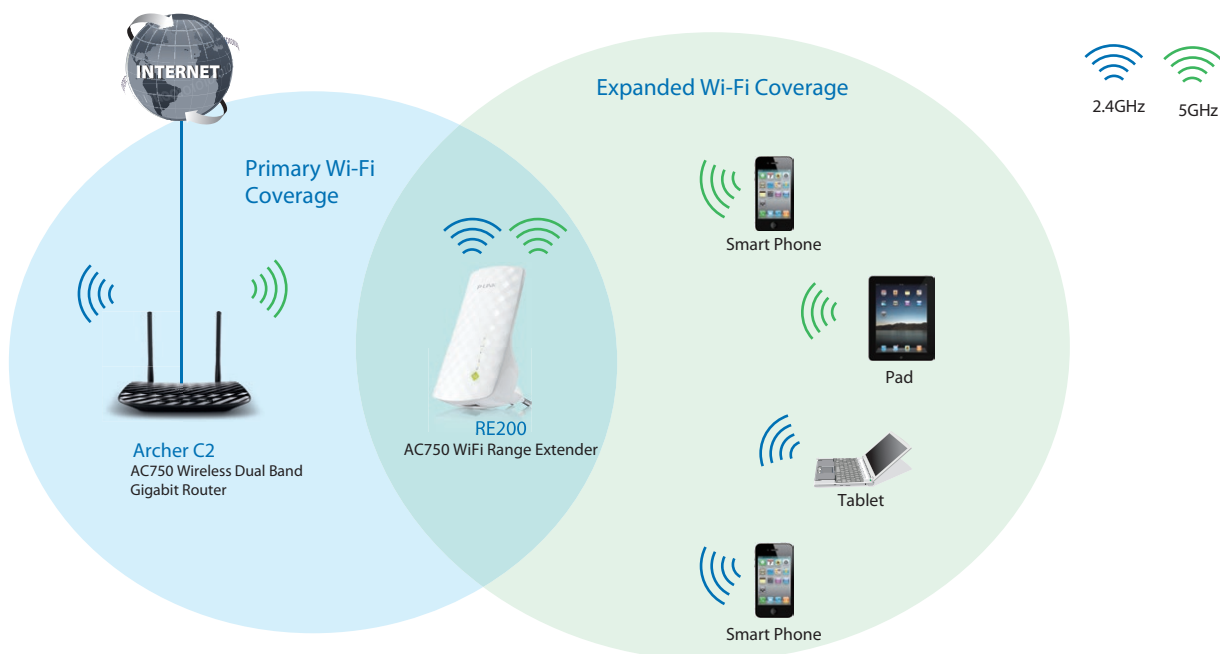

AC750 WiFi Range Extender

RE200

⦿ Features:

- Greatly extend existing wireless coverage to eliminate “dead zones”
- Compatible with 802.11 b/g/n and 802.11ac WiFi devices
- 300Mbps 2.4GHz wireless speed + 433Mbps 5GHz wireless speed
- High speed mode limits device-to-extender connection and extender-to-router connection to different bands (2.4GHz or 5GHz) to offers maximum performance
- Miniature size and wall-mounted design make it easy to deploy and move flexibly
- Easily expand wireless coverage at a push of Range Extender button
- Smart Signal Indicator Light helps to find the right location to place the range extender
- Profile function remembers previously connected wireless networks
- Supports domain name-based login (<http://tplinkextender.net>) for advanced management

⦿ Description

TP-LINK's RE200 expands your existing WiFi coverage with next generation 11AC WiFi technology and create faster access for 802.11 b/g/n and 802.11ac WiFi devices. It works with any standard WiFi router and creates stronger dual band connections in hard-to-reach areas, allowing you to enjoy seamless wireless coverage throughout your home or office. With up to 750Mbps dual band WiFi, Range Extender button, miniature size and wall mounting design, extending a wireless network has never been easier. What's more, its Ethernet port allows the RE200 to act as a wireless adapter to turn a wired device into a wireless one.

Diagram:

Working as a Range Extender

Working as a Wireless Adapter

Package:

- AC750 WiFi Range Extender RE200
- RJ-45 Ethernet Cable
- Resource CD
- Quick Installation Guide

Related Product:

- AC750 Wireless Dual Band Gigabit Router Archer C2