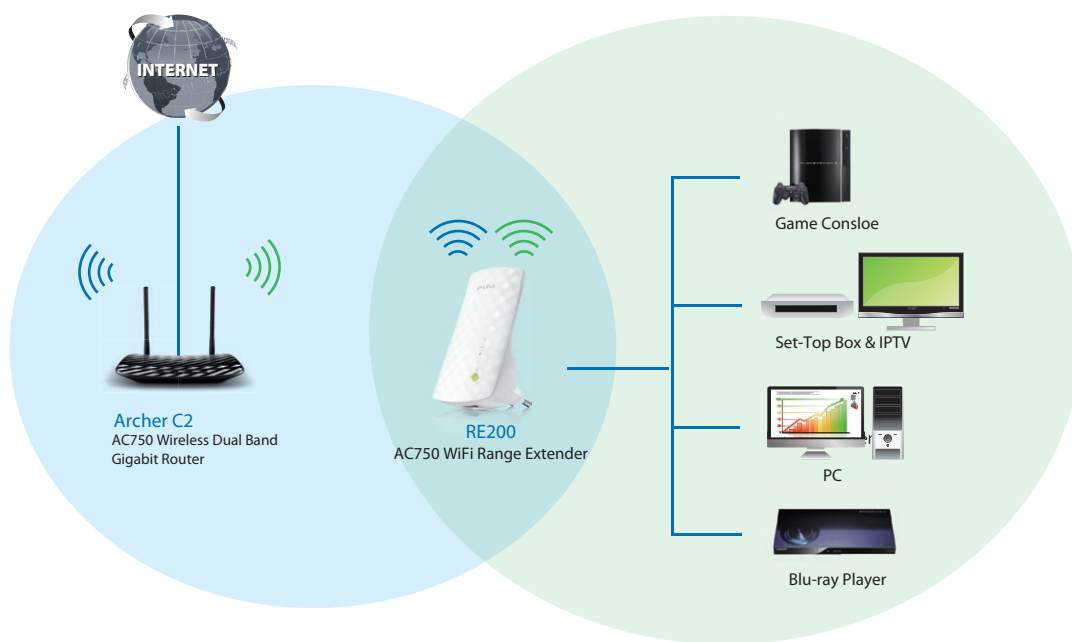

AC750 WiFi Range Extender

RE200

⦿ Features:

- Greatly extend existing wireless coverage to eliminate “dead zones”
- Compatible with 802.11 b/g/n and 802.11ac WiFi devices
- 300Mbps 2.4GHz wireless speed + 433Mbps 5GHz wireless speed
- High speed mode limits device-to-extender connection and extender-to-router connection to different bands (2.4GHz or 5GHz) to offers maximum performance
- Miniature size and wall-mounted design make it easy to deploy and move flexibly
- Easily expand wireless coverage at a push of Range Extender button
- Smart Signal Indicator Light helps to find the right location to place the range extender
- Profile function remembers previously connected wireless networks
- Supports domain name-based login (<http://tplinkextender.net>) for advanced management

⦿ Description

TP-LINK's RE200 expands your existing WiFi coverage with next generation 11AC WiFi technology and create faster access for 802.11 b/g/n and 802.11ac WiFi devices. It works with any standard WiFi router and creates stronger dual band connections in hard-to-reach areas, allowing you to enjoy seamless wireless coverage throughout your home or office. With up to 750Mbps dual band WiFi, Range Extender button, miniature size and wall mounting design, extending a wireless network has never been easier. What's more, its Ethernet port allows the RE200 to act as a wireless adapter to turn a wired device into a wireless one.

Diagram:

Working as a Range Extender

Working as a Wireless Adapter

Package:

- AC750 WiFi Range Extender RE200
- RJ-45 Ethernet Cable
- Resource CD
- Quick Installation Guide

Related Product:

- AC750 Wireless Dual Band Gigabit Router Archer C2